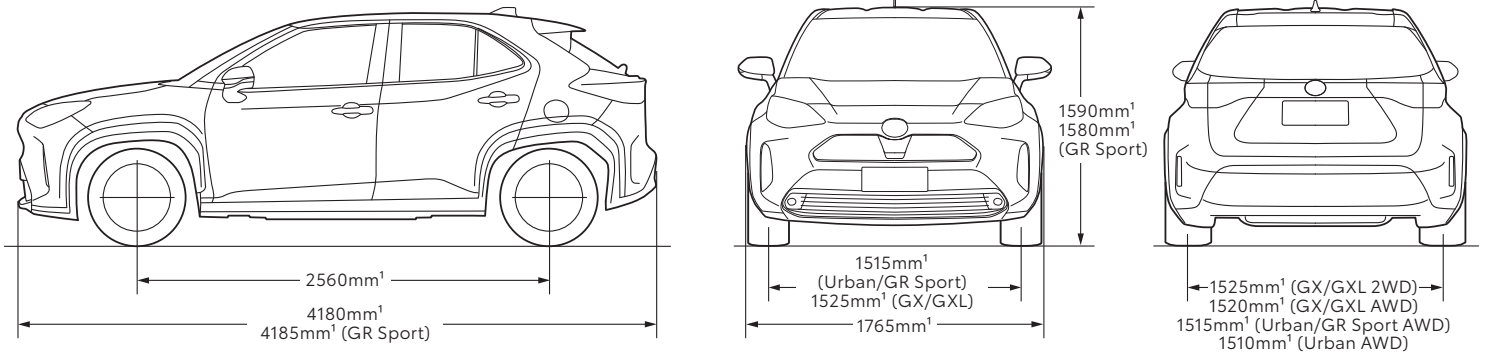

MECHANICAL SPECIFICATIONS			Hybrid 2WD	Hybrid AWD
ENGINE	Engine code		M15A-FXE	M15A-FXE
	Description		1.5L 3-cylinder Hybrid	1.5L 3-cylinder Hybrid
	Max power (kW)		85kW (Combined Hybrid)	85kW (Combined Hybrid)
	Max torque (Nm) ²		120Nm	120Nm
	CO ₂ emissions (combined g/km) ³		86	90
FUEL	Fuel economy ⁴ (L/100km)	Combined	3.8	4.0
		Extra urban	4.2	4.4
		Urban	3.3	3.5
	Recommended fuel octane rating		91	91
TRANSMISSION	Continuously Variable Transmission (Auto CVT)		•	•
BRAKES	Front		Ventilated disc brake	
	Rear		Solid disc brake	
	Brake control system		Anti-lock Braking System (ABS) with Vehicle Stability Control (VSC) and Brake Assist (BA)	
	Electronic Parking Brake		•	•
	Regenerative braking system		•	•
	Front and rear red brake calipers with GR Logo		GR Sport only	
SUSPENSION	Suspension		MacPherson strut type front suspension and Torsion Beam rear suspension	MacPherson strut type front suspension and 2-link Double Wishbone rear suspension
	Front and rear GR Sport suspension package		GR Sport only	
WEIGHTS AND CAPACITIES (APPROXIMATE)	Braked towing capacity ⁵ (kg)		400 (excluding GR Sport)	400
	Unbraked towing capacity ⁵ (kg)		400 (excluding GR Sport)	400
	Vehicle kerb weight ¹ (kg)		1235 max	1305 max
	Gross vehicle weight ¹ (kg)		1650	1720
	Seating capacity		5	5
	Cargo capacity ¹ (VDA) (Max) (L)		390	314
	Fuel tank capacity ¹ (L)		36	36
WHEELS	Size		16" (GX and GXL) 18" (Urban) 18" unique GR Sport wheels	16" (GX and GXL) 18" (Urban)
	Spare wheel		Temporary spare wheel	Tyre repair kit
EXTERIOR	LED Daytime Running Lamps		•	•
	Halogen headlamps		GX only	GX only
	LED headlamps		•	•
	Rear LED fog lamps		•	•
	Auto-electronically retractable door mirrors		•	•
INTERIOR	Leather accented steering wheel		•	•
	Steering wheel with GR logo		GR Sport only	
	Heated front seats		Urban	Urban
	Fabric seats		•	•
	Black Ultrasuede™ ⁶ with leather accented seats		GR Sport only	
	Front seat headrests with GR Logo		GR Sport only	
	Front and rear power operation windows		•	•
40:20:40 split fold rear seats		•	•	