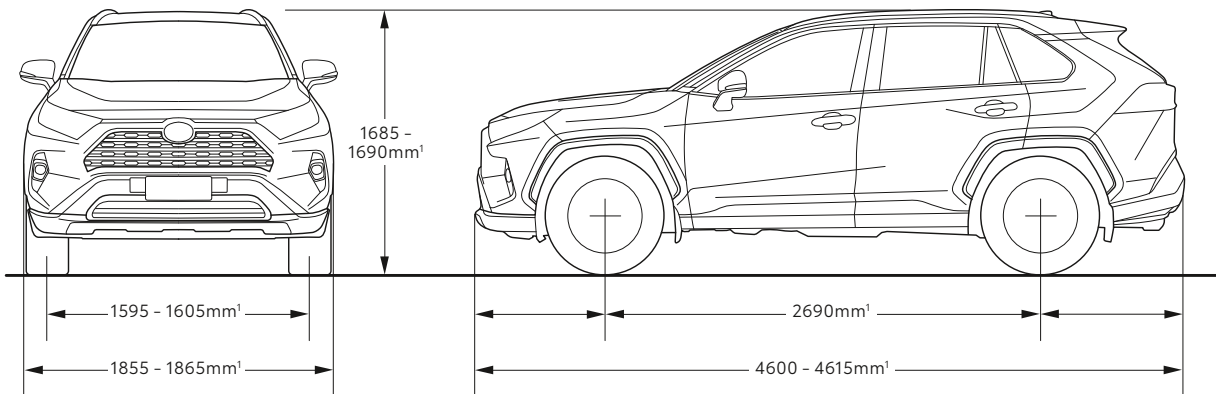

RAV4		2.0L petrol	2.5L hybrid		2.5L petrol
ENGINE	Displacement (cm ³)	1987	2487		2487
	Max power (kW@rpm)	127 @ 6600	2WD Combined hybrid power = 160kW	AWD Combined hybrid power = 163kW	152 @ 6600
	Max torque (Nm@rpm)	203 @ 4400-4900	221 @ 3600 (combustion engine only)		243 @ 4000-5000
	Bore x stroke (mm)	80.5 x 97.6	87.5 x 103.4		87.5 x 103.4
	Compression ratio	13.0 : 1	14.0 : 1		13.0 : 1
FUEL	Fuel economy (L/100km) combined ²	6.0	2WD = 4.7	AWD = 4.8	7.0
	Fuel system	Fuel injection	Fuel injection		Fuel injection
	Recommended fuel octane rating	91	91		91
TRANSMISSION	Continuously Variable Transmission (Auto CVT)	•	•		
	8-speed automatic transmission				•
	Gear ratios	N/A on Auto CVT	N/A on Auto CVT		Automatic = 1st 5.250:1 / 2nd 3.028:1 / 3rd 1.950:1 / 4th 1.456:1 / 5th 1.220:1 / 6th 1.000:1 / 7th 0.808:1 / 8th 0.673:1, Reverse 4.014:1
	Driveline	2WD	2WD	AWD	AWD
	Torque vectoring differential – rear				•
BRAKES	Front and rear	Front: ventilated disc brake with floating caliper / Rear: solid disc brake with floating caliper			
	Electronic Park Brake with brake hold	•	•		•
STEERING	Steering type and system	Electric / Rack & Pinion			
	Turning circle – kerb to kerb (m)	11.0	11.0		11.4
SUSPENSION	Suspension	Front: Macpherson Strut / Rear: trailing wishbone			
WEIGHTS AND CAPACITIES (approximate)	Towing capacity ³ – with trailer brakes	2WD = 800	2WD = 480	AWD = 1500	AWD = 1500
	Towing capacity ³ – without trailer brakes	2WD = 750	2WD = 480	AWD = 750	AWD = 750
	Kerb weight ¹ (kg)	GX: 1550 GXL: 1590 Cruiser: 1625	2WD = GX: 1650 GXL: 1675 XSE: 1690 Cruiser: 1700	AWD = GX: 1705 GXL: 1735 XSE: 1745 Cruiser: 1755 Edge: 1760	1705
	Gross Vehicle Mass ¹ (kg)	2125	2WD = 2185	AWD = 2230	2215
	Seating capacity	5	5		5
	Luggage capacity (L) – set to lower level	580 Excludes GX full size spare variants	580 Excludes GX full size spare variants		580
	Luggage capacity (L) – set to upper level	542	542		542
	Fuel tank capacity (L)	55	55		55