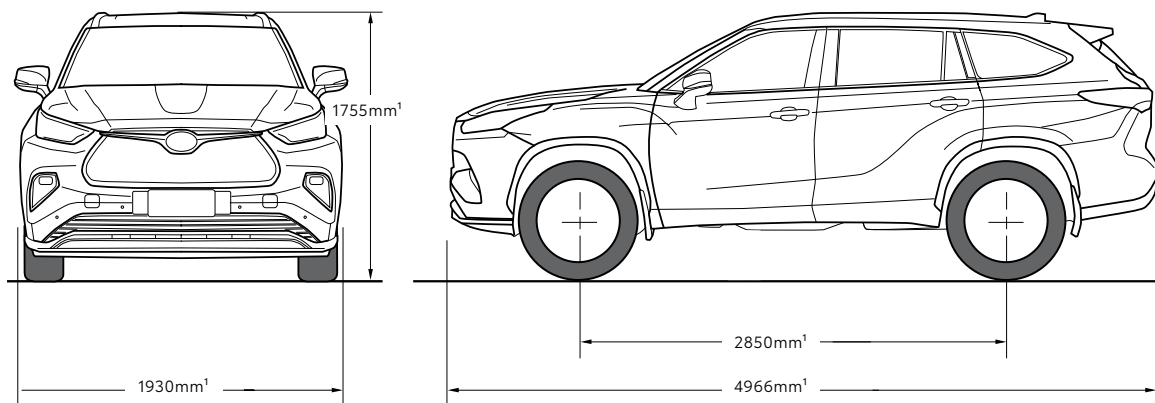

Kluger

MECHANICAL SPECIFICATIONS		2WD	AWD	HYBRID
ENGINE	Engine code	2GR-FKS	2GR-FKS	A25A-FXS
	Engine description	3.5 litre V6 petrol engine	3.5 litre V6 petrol engine	2.5 litre I4
	Displacement (cm ³)	3456	3456	2487
	Max power (kW/rpm)	218/6600	218/6600	142/6000
	Max torque (Nm/rpm)	350/4700	350/4700	242/4400
	Valve train	24-Valve DOHC, chain drive with Dual VVT-i	24-Valve DOHC, chain drive with Dual VVT-i	16-Valve DOHC, chain drive with Dual-VVT-i
TRANSMISSION	Type	8-speed automatic transmission	8-speed automatic transmission	Continuously Variable Transmission (CVT)
FUEL	Fuel type	Petrol	Petrol	Petrol
	Fuel capacity (L)	68	68	65
STEERING	Steering gear type	Rack & Pinion	Rack & Pinion	Rack & Pinion
	Steering operation	Electronic Power Steering (EPS)	Electronic Power Steering (EPS)	Electronic Power Steering (EPS)
BRAKES	Brake type – front	Ventilated disc	Ventilated disc	Ventilated disc
	Brake type – rear	Ventilated disc	Ventilated disc	Ventilated disc

KLUGER MODEL		GX	GXL	Grande
WEIGHTS (APPROXIMATE)	Kerb weight (kg) ¹ – 2WD/AWD/Hybrid	1885/1970/2045	1885/1970/2045	1955/2045/2090
	Gross Vehicle Mass ¹ (GVM)(kg) – 2WD/AWD	2620/2685	2620/2685	2620/2685
CAPACITIES	Seating capacity	7	7	7
	Cargo space capacity (L)	241L	241L	241L
	Towing capacity ² (braked)	2000kg	2000kg	2000kg
WHEELS	Alloy wheels	18"	18" – level 2 styling	20"
EXTERIOR	LED halogen headlamps	•	•	•
	Daylight Running Lamps (DRLs)	•	•	•
	Fog lamps	•	•	•
	Power exterior mirrors	•	•	•
	Door sill scuff plates			•
	Roof rails		•	•
	Front and rear mudflaps	•	•	•
	Privacy glass	•	•	•
	Power back door with glass hatch		•	•
	Second row retractable sunshade			•
	Tilt and slide moonroof			Optional