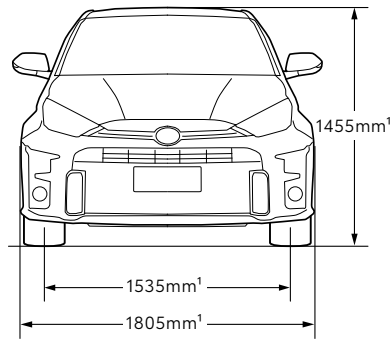

GR Yaris

MECHANICAL SPECIFICATIONS		GR Yaris	Rallye Edition
ENGINE	Engine code	G16E-GTS	
	Description	1.6L 3-cylinder turbo charged AWD	
	Max power (kW)	200kW	
	Max torque (Nm) ²	370Nm	
	CO ₂ emissions ³ (combined g/km)	172	
FUEL	Fuel economy ⁴ (combined)	7.6L/100km	
	Recommended fuel octane rating	98	
DRIVE TRAIN	Transmission	Manual	
	1st gear transmission ratio	3.538	
	2nd gear transmission ratio	2.238	
	3rd gear transmission ratio	1.535	
	4th gear transmission ratio	1.162	
	5th gear transmission ratio	1.081	
	6th gear transmission ratio	0.902	
Final drive gear ratio	3.941 (1st-4th) / 3.350 (5th-6th, Rev)		
BRAKES	Front	Ventilated disc brake with fixed caliper 4-cylinder	
	Rear	Ventilated disc brake with fixed caliper 2-cylinder	
	Brake control system	Anti-lock Braking System (ABS) with Vehicle Stability Control (VSC) and Brake Assist (BA)	
SUSPENSION	MacPherson front and Wishbone rear	•	•
	High performance suspension		•
WEIGHTS AND CAPACITIES (APPROXIMATE)	Vehicle kerb weight ¹ (kg)	1280min – 1320max	
	Gross vehicle weight ¹ (kg)	1645	
	Seating capacity	4	
	Cargo capacity ¹ (VDA) (Max)	141	
	Fuel tank capacity ¹ (L)	50	
WHEELS	Design and size	ENKEI™, ⁵ made 18" alloy wheels	BBS made 18" forged alloy wheels
	Tyres	225/40ZR18 – DUNLOP® ⁵ SP SPORT MAXX 050	225/40R18-MICHELIN™, ⁵ PILOT SPORT 4S
	Spare wheel	Repair kit	