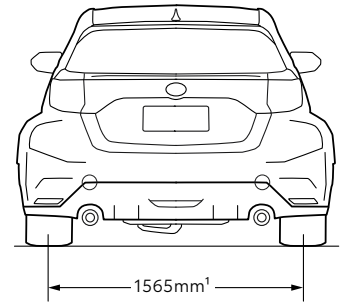

GR Yaris

MECHANICAL SPECIFICATIONS		GR Yaris	Rallye Edition
ENGINE	Engine code	G16E-GTS	
	Description	1.6L 3-cylinder turbo charged AWD	
	Max power (kW)	200kW	
	Max torque (Nm) ²	370Nm	
	CO ₂ emissions ³ (combined g/km)	172	
FUEL	Fuel economy ⁴ (combined)	7.6L/100km	
	Recommended fuel octane rating	98	
DRIVE TRAIN	Transmission	Manual	
	1st gear transmission ratio	3.538	
	2nd gear transmission ratio	2.238	
	3rd gear transmission ratio	1.535	
	4th gear transmission ratio	1.162	
	5th gear transmission ratio	1.081	
	6th gear transmission ratio	0.902	
Final drive gear ratio	3.941 (1st-4th) / 3.350 (5th-6th, Rev)		
BRAKES	Front	Ventilated disc brake with fixed caliper 4-cylinder	
	Rear	Ventilated disc brake with fixed caliper 2-cylinder	
	Brake control system	Anti-lock Braking System (ABS) with Vehicle Stability Control (VSC) and Brake Assist (BA)	
SUSPENSION	MacPherson front and Wishbone rear	•	•
	High performance suspension		•
WEIGHTS AND CAPACITIES (APPROXIMATE)	Vehicle kerb weight ¹ (kg)	1280min – 1320max	
	Gross vehicle weight ¹ (kg)	1645	
	Seating capacity	4	
	Cargo capacity ¹ (VDA) (Max)	141	
	Fuel tank capacity ¹ (L)	50	
WHEELS	Design and size	ENKEI™, ⁵ made 18" alloy wheels	BBS made 18" forged alloy wheels
	Tyres	225/40ZR18 – DUNLOP® ⁵ SP SPORT MAXX 050	225/40R18-MICHELIN™, ⁵ PILOT SPORT 4S
	Spare wheel	Repair kit	