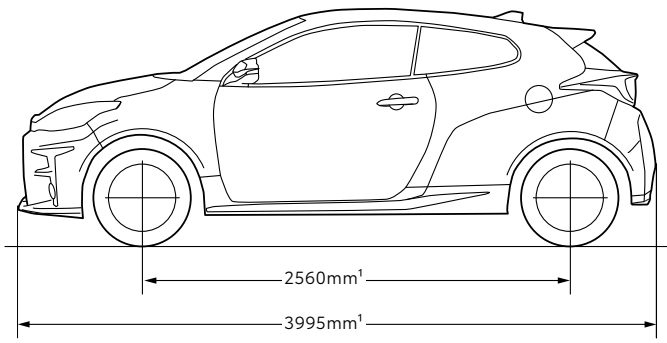

GR Yaris

MECHANICAL SPECIFICATIONS		GR Yaris	Rallye Edition
ENGINE	Engine code	G16E-GTS	
	Description	1.6L 3-cylinder turbo charged AWD	
	Max power (kW)	200kW	
	Max torque (Nm) ²	370Nm	
	CO ₂ emissions ³ (combined g/km)	172	
FUEL	Fuel economy ⁴ (combined)	7.6L/100km	
	Recommended fuel octane rating	98	
DRIVE TRAIN	Transmission	Manual	
	1st gear transmission ratio	3.538	
	2nd gear transmission ratio	2.238	
	3rd gear transmission ratio	1.535	
	4th gear transmission ratio	1.162	
	5th gear transmission ratio	1.081	
	6th gear transmission ratio	0.902	
Final drive gear ratio	3.941 (1st-4th) / 3.350 (5th-6th, Rev)		
BRAKES	Front	Ventilated disc brake with fixed caliper 4-cylinder	
	Rear	Ventilated disc brake with fixed caliper 2-cylinder	
	Brake control system	Anti-lock Braking System (ABS) with Vehicle Stability Control (VSC) and Brake Assist (BA)	
SUSPENSION	MacPherson front and Wishbone rear	•	•
	High performance suspension		•
WEIGHTS AND CAPACITIES (APPROXIMATE)	Vehicle kerb weight ¹ (kg)	1280min – 1320max	
	Gross vehicle weight ¹ (kg)	1645	
	Seating capacity	4	
	Cargo capacity ¹ (VDA) (Max)	141	
	Fuel tank capacity ¹ (L)	50	
WHEELS	Design and size	ENKEI™, ⁵ made 18" alloy wheels	BBS made 18" forged alloy wheels
	Tyres	225/40ZR18 – DUNLOP® ⁵ SP SPORT MAXX 050	225/40R18-MICHELIN™, ⁵ PILOT SPORT 4S
	Spare wheel	Repair kit	