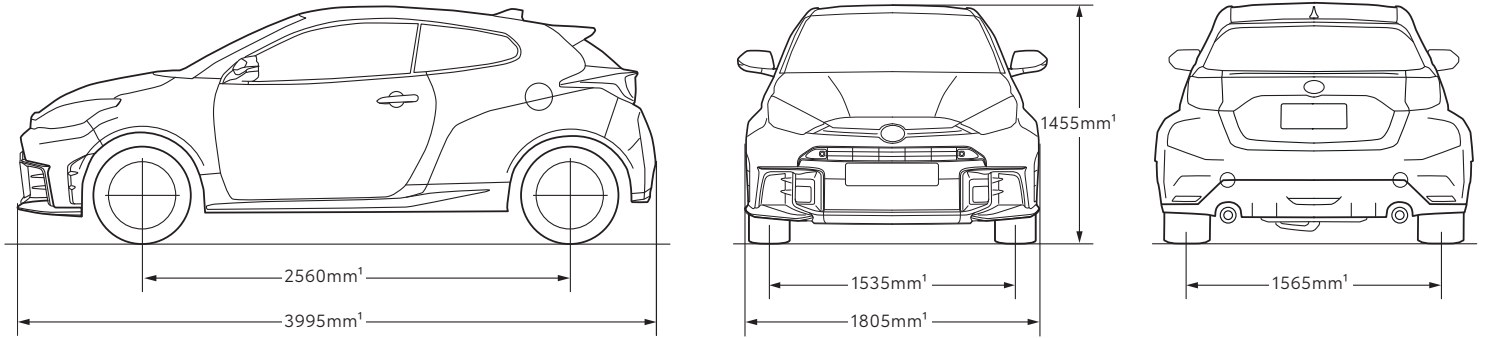

MECHANICAL SPECIFICATIONS		GR Yaris	
ENGINE	Engine code	G16E-GTS	
	Description	1.6L 3-cylinder turbo charged	
	Max power (kW)	221	
	Max torque (Nm)	400	
	CO <sub>2</sub> emissions <sup>2</sup> (combined g/km)	186	
FUEL	Fuel economy <sup>3</sup> (L/100km)	Combined	8.2
		Extra Urban	6.7
		Urban	10.8
	Recommended fuel octane rating	98	
DRIVETRAIN	Driveline	GR-FOUR AWD system Electronic multi-plate clutch AWD – 3 selectable modes	
	Transmission	Manual	
	1st gear transmission ratio	3.538	
	2nd gear transmission ratio	2.238	
	3rd gear transmission ratio	1.535	
	4th gear transmission ratio	1.162	
	5th gear transmission ratio	1.081	
	6th gear transmission ratio	0.902	
	Final drive gear ratio	3.941 (1st-4th) / 3.350 (5th-6th, Rev)	
BRAKES	Front	Ventilated disc brake with fixed caliper 4-cylinder	
	Rear	Ventilated disc brake with fixed caliper 2-cylinder	
	Brake control system	Anti-lock Braking System with Vehicle Stability Control and Brake Assist	
SUSPENSION	Suspension	MacPherson Strut front suspension and trailing double wishbone	
	High performance suspension	GTS only	