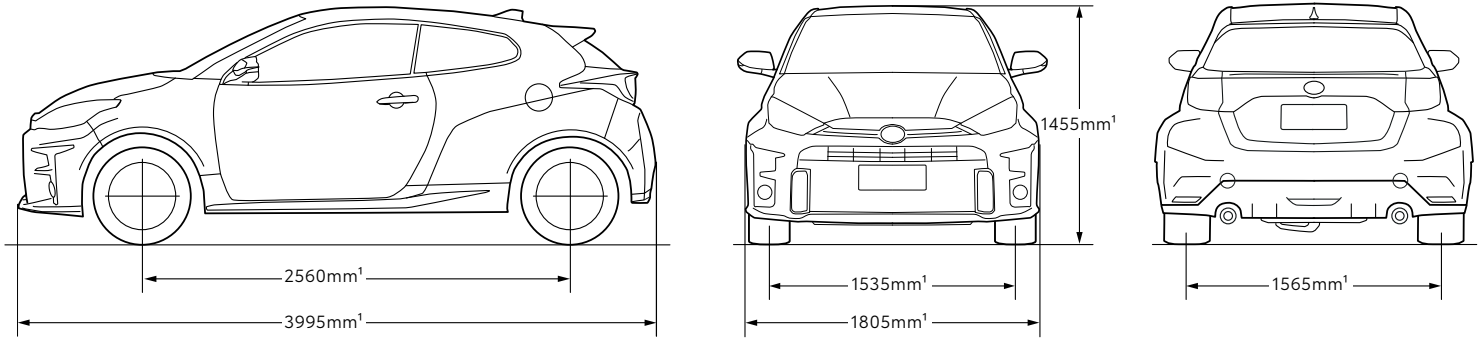

MECHANICAL SPECIFICATIONS		GR Yaris	Rallye Edition
ENGINE	Engine code	G16E-GTS	
	Description	1.6L 3-cylinder turbo charged AWD	
	Max power (kW)	200kW	
	Max torque (Nm) ²	370Nm	
	CO ₂ emissions ³ (combined g/km)	172	
FUEL	Fuel economy ⁴ (L/100km)	Combined	7.6
		Extra Urban	6.4
		Urban	9.6
	Recommended fuel octane rating	98	
DRIVE TRAIN	Transmission	Manual	
	1st gear transmission ratio	3.538	
	2nd gear transmission ratio	2.238	
	3rd gear transmission ratio	1.535	
	4th gear transmission ratio	1.162	
	5th gear transmission ratio	1.081	
	6th gear transmission ratio	0.902	
	Final drive gear ratio	3.941 (1st-4th) / 3.350 (5th-6th, Rev)	
BRAKES	Front	Ventilated disc brake with fixed caliper 4-cylinder	
	Rear	Ventilated disc brake with fixed caliper 2-cylinder	
	Brake control system	Anti-lock Braking System (ABS) with Vehicle Stability Control (VSC) and Brake Assist (BA)	
SUSPENSION	MacPherson front and Wishbone rear	•	•
	High performance suspension		•
WEIGHTS AND CAPACITIES (APPROXIMATE)	Vehicle kerb weight ¹ (kg)	1280min – 1320max	
	Gross vehicle weight ¹ (kg)	1645	
	Seating capacity	4	
	Cargo capacity ¹ (VDA) (Max)	141	
	Fuel tank capacity ¹ (L)	50	
WHEELS	Design and size	ENKEI™, ⁵ made 18" alloy wheels	BBS made 18" forged alloy wheels
	Tyres	225/40ZR18 – DUNLOP® ⁵ SP SPORT MAXX 050	225/40R18-MICHELIN™, ⁵ PILOT SPORT 4S
	Spare wheel	Repair kit	